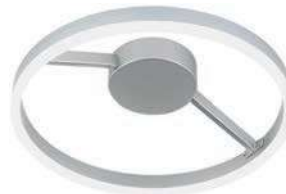

LED 
F3 11 | € 352,80

LED 
F3 12 | € 352,80

F3 16 | € 40,50

LED
F3 17 | € 78,50

LED 
F3 15 | € 105,-

LED
F3 18 | € 78,50

F3 13 | € 149,99

LED
F3 14 | € 69,99